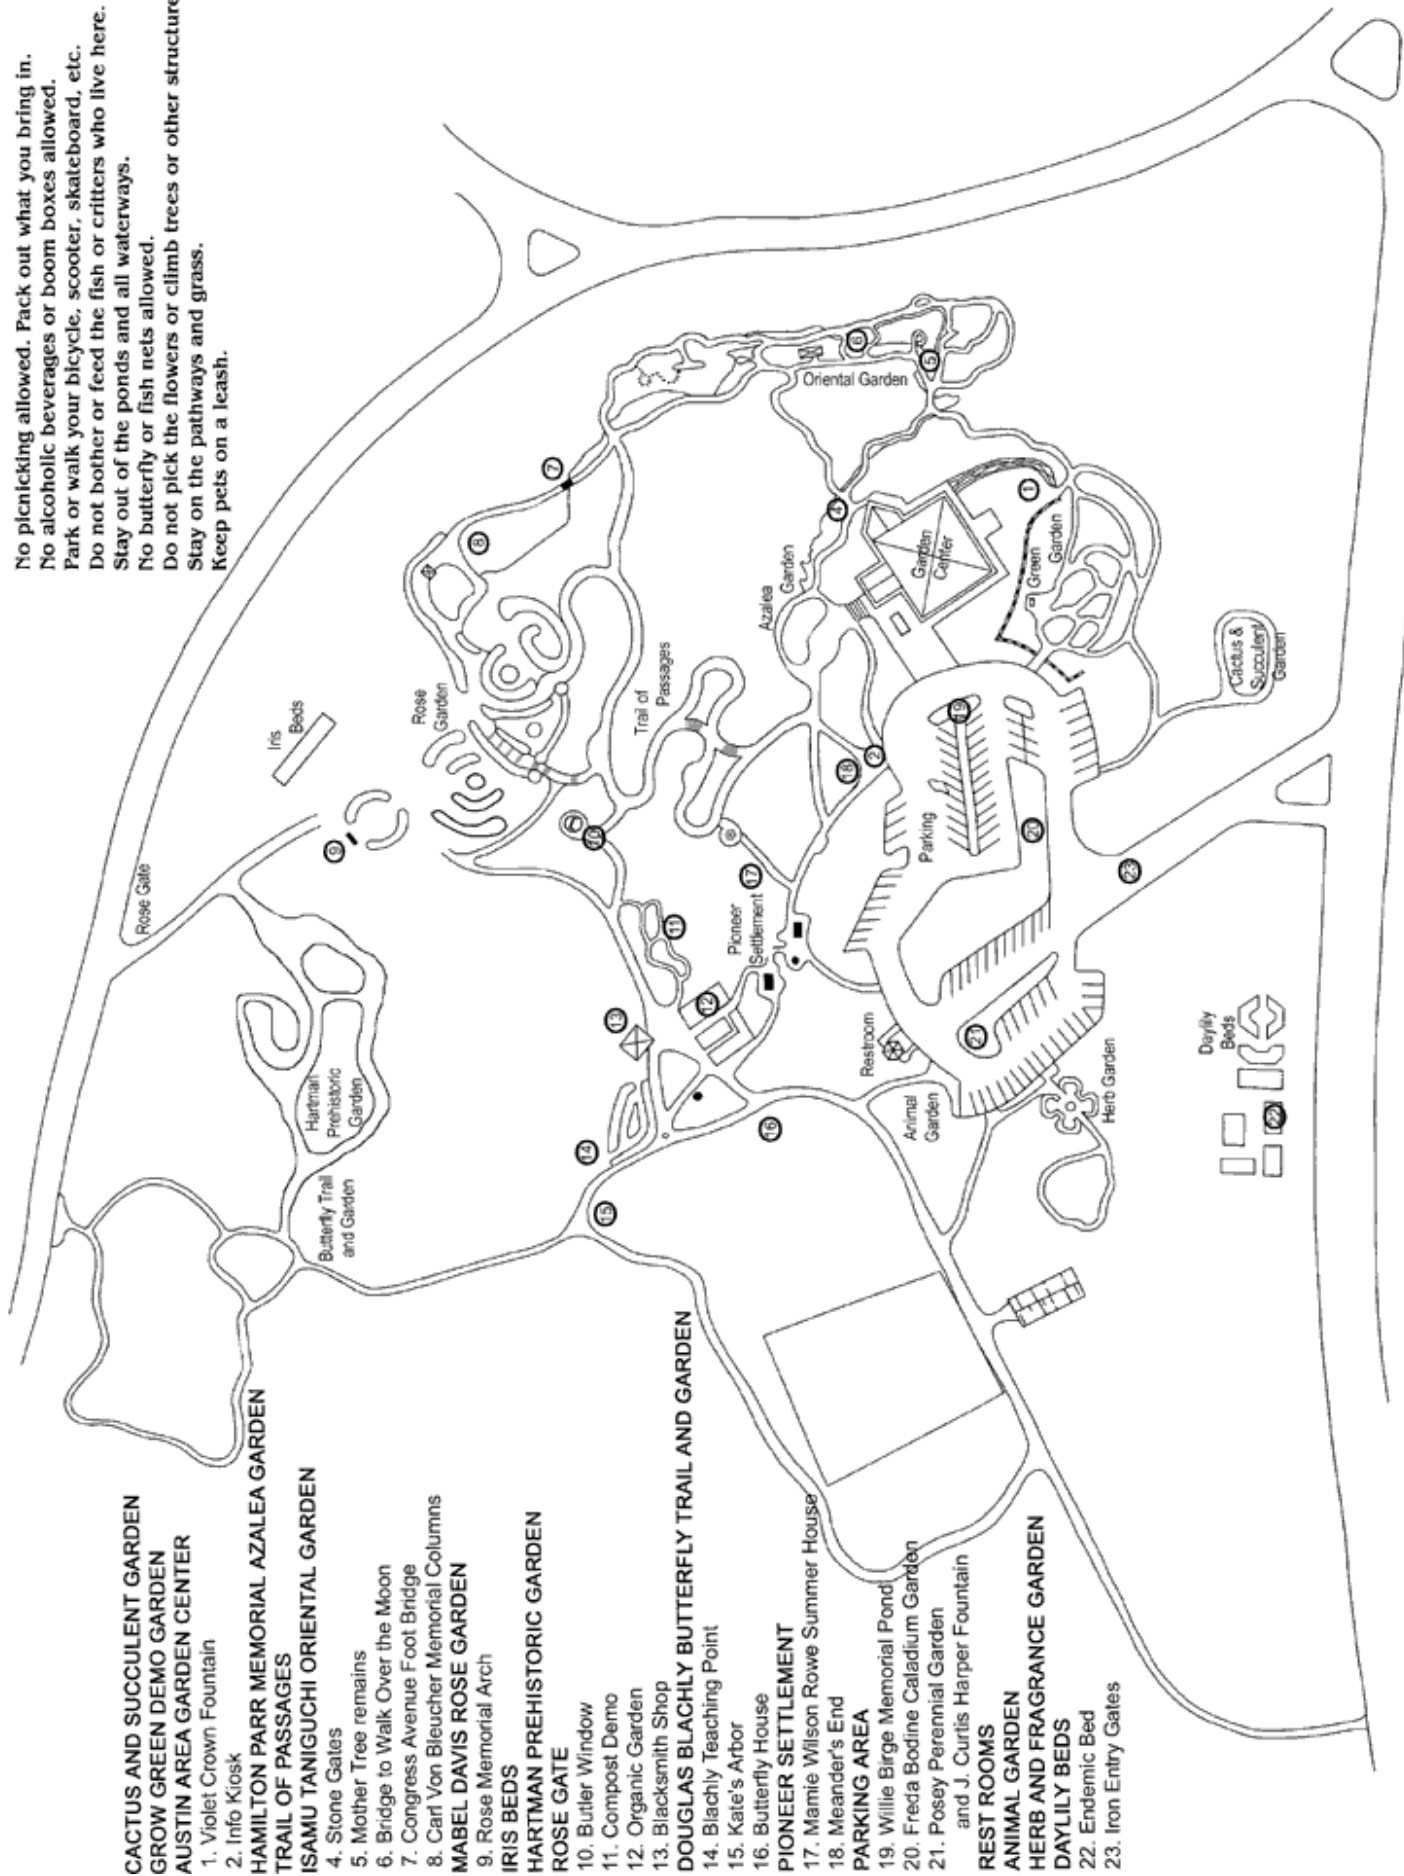

**GARDEN RULES**

- No picnicking allowed. Pack out what you bring in.
- No alcoholic beverages or boom boxes allowed.
- Park or walk your bicycle, scooter, skateboard, etc.
- Do not bother or feed the fish or critters who live here.
- Stay out of the ponds and all waterways.
- No butterfly or fish nets allowed.
- Do not pick the flowers or climb trees or other structures.
- Stay on the pathways and grass.
- Keep pets on a leash.

**CACTUS AND SUCCULENT GARDEN**  
**GROW GREEN DEMO GARDEN**  
**AUSTIN AREA GARDEN CENTER**  
 1. Violet Crown Fountain  
 2. Info Kiosk

**HAMILTON PARR MEMORIAL AZALEA GARDEN**  
**TRAIL OF PASSAGES**  
**ISAMU TANIGUCHI ORIENTAL GARDEN**  
 4. Stone Gates  
 5. Mother Tree remains  
 6. Bridge to Walk Over the Moon  
 7. Congress Avenue Foot Bridge  
 8. Carl Von Bleucher Memorial Columns

**MABEL DAVIS ROSE GARDEN**  
 9. Rose Memorial Arch  
**IRIS BEDS**  
**HARTMAN PREHISTORIC GARDEN**  
**ROSE GATE**  
 10. Butler Window  
 11. Compost Demo  
 12. Organic Garden  
 13. Blacksmith Shop

**DOUGLAS BLACHLY BUTTERFLY TRAIL AND GARDEN**  
 14. Blachly Teaching Point  
 15. Kate's Arbor  
 16. Butterfly House  
**PIONEER SETTLEMENT**  
 17. Mamie Wilson Rowe Summer House  
 18. Meander's End  
**PARKING AREA**  
 19. Willie Birge Memorial Pond  
 20. Freda Bodine Caladium Garden  
 21. Posey Perennial Garden  
 and J. Curtis Harper Fountain